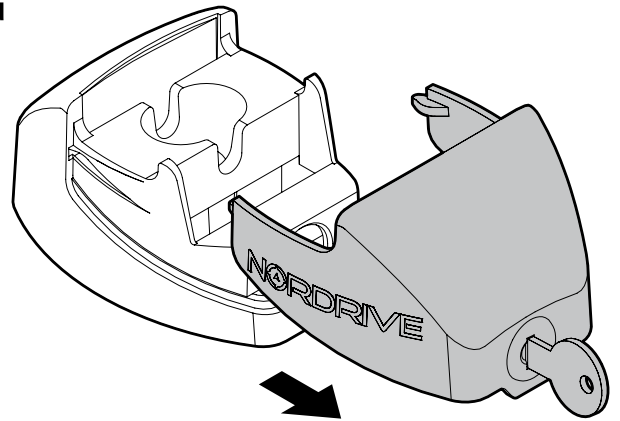

NORDRIVE®

TRANSPORT SOLUTIONS

Art. **N30384**