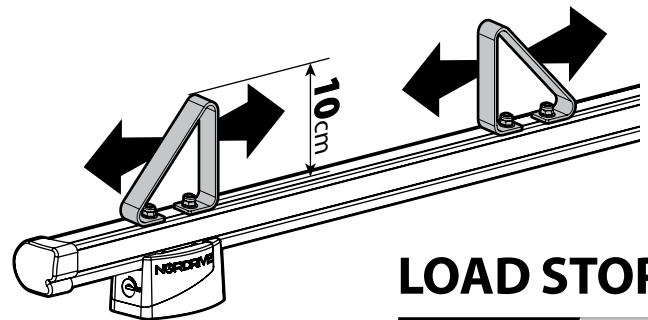

OPTIONALS PER / FOR / FÜR:

Kargo-Plus series

Alluminio / Aluminium

KARGO ROLLER

N11030	KP-0	L = 64 cm
N11034	KP-7	L = 96 cm

LOAD STOPS

N11031 KP-1

EYE-BOLTS