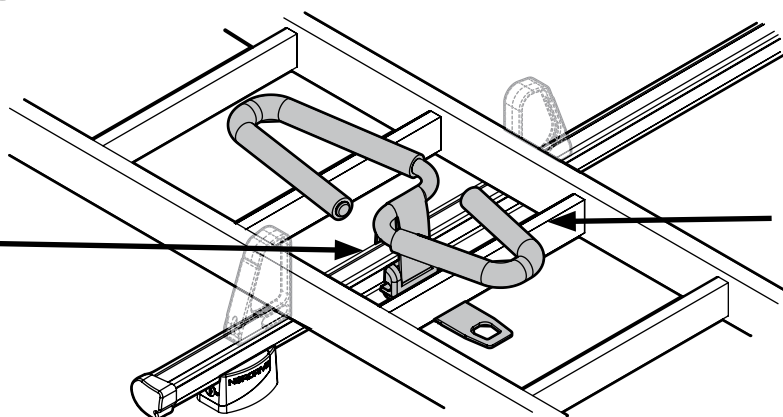

KARGO-TUBE

N11050	T200	L = 205 cm
N11051	T300	L = 305 cm
N11052	T400	L = 405 cm

LADDER HOLDER STRAPS

N11065 U-5

LADDER STEP ADAPTER

N11067 U-6

EXTENSION ROLLER

N11020	U-0	L = 64 cm
N11021	U-7	L = 96 cm