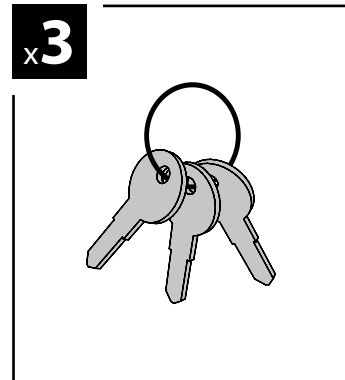

NORDRIVE®

TRANSPORT SOLUTIONS

Art. **N30384**