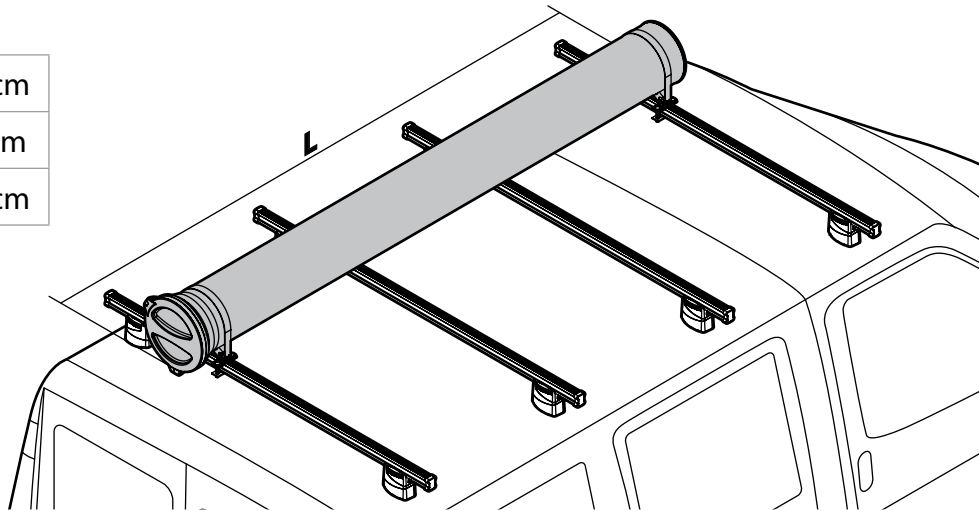

OPTIONALS PER / FOR / FÜR:

Kargo series

Acciaio / Steel

Kargo-Plus
series

Alluminio / Aluminium

KARGO-TUBE

N11050	T200	L = 205 cm
N11051	T300	L = 305 cm
N11052	T400	L = 405 cm

LADDER HOLDER STRAPS

N11065 U-5