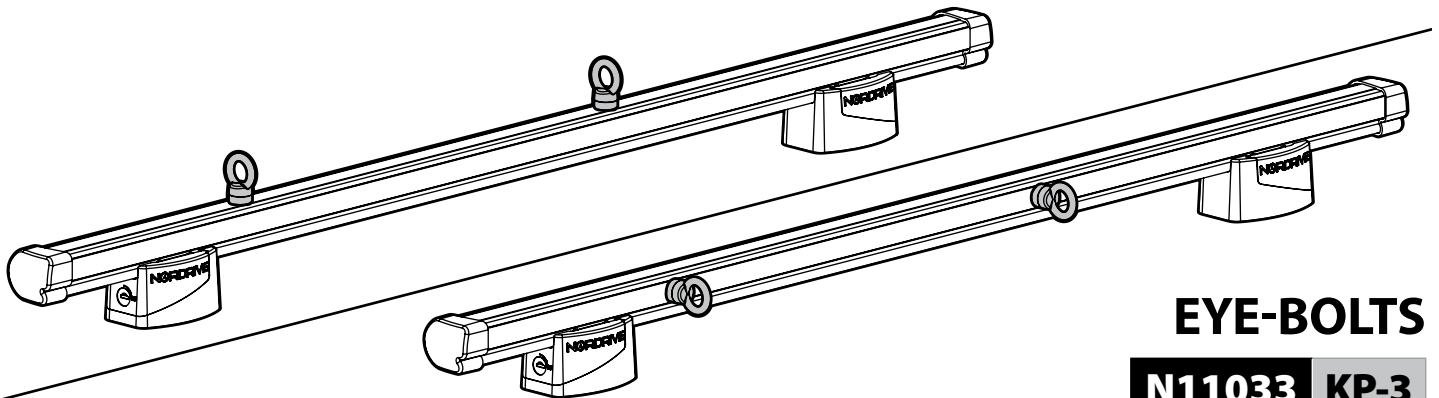

OPTIONALS PER / FOR / FÜR:

Kargo-Plus series

Alluminio / Aluminium

KARGO ROLLER

N11030	KP-0	L = 64 cm
N11034	KP-7	L = 96 cm

LOAD STOPS

N11031 KP-1

EYE-BOLTS