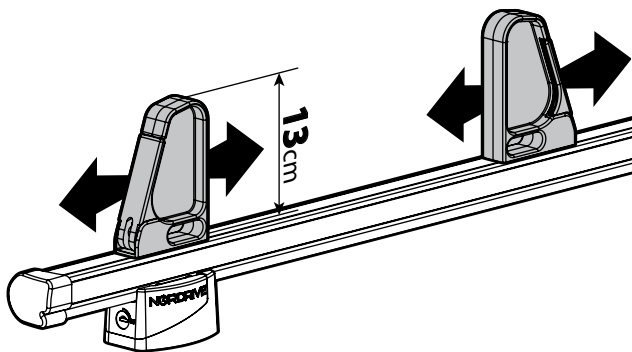

OPTIONALS PER / FOR / FÜR:

Kargo-Plus series

Alluminio / Aluminium

KARGO ROLLER

N11030	KP-0	L = 64 cm
N11034	KP-7	L = 96 cm

LOAD STOPS

N11031 KP-1

EYE-BOLTS