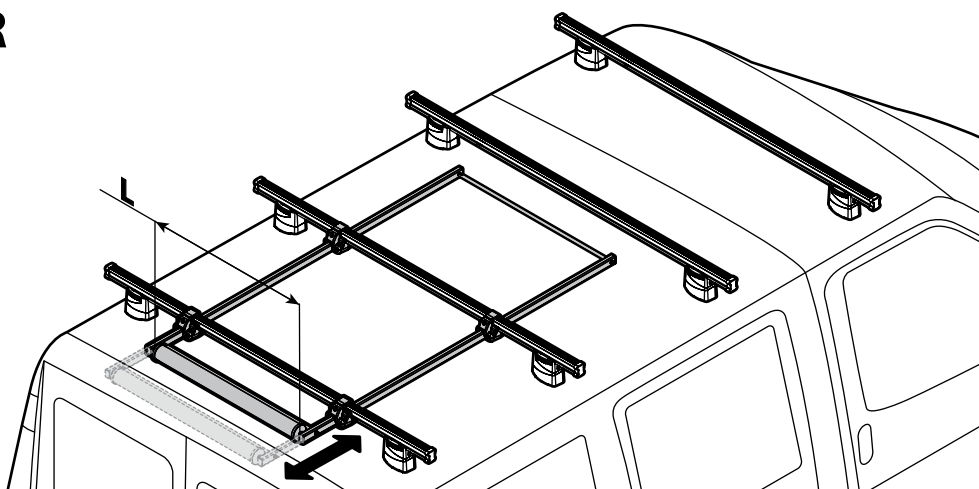

KARGO-TUBE

N11050	T200	L = 205 cm
N11051	T300	L = 305 cm
N11052	T400	L = 405 cm

LADDER HOLDER STRAPS

N11065 U-5

LADDER STEP ADAPTER

N11067 U-6

EXTENSION ROLLER

N11020	U-0	L = 64 cm
N11021	U-7	L = 96 cm