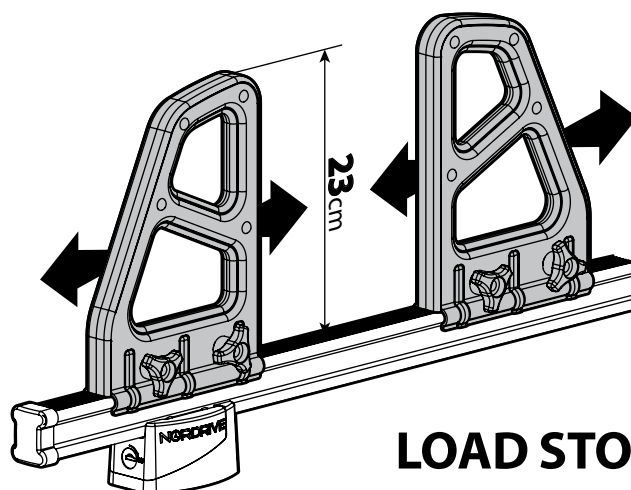

KARGO ROLLER

N11000	K-0	L = 64 cm
N11003	K-7	L = 96 cm

LOAD STOPS

N11001 K-1

LOAD STOPS

N11002 K-2

SPOILER

N11053	K-9	L = 95 cm
N11054	K-11	L = 110 cm